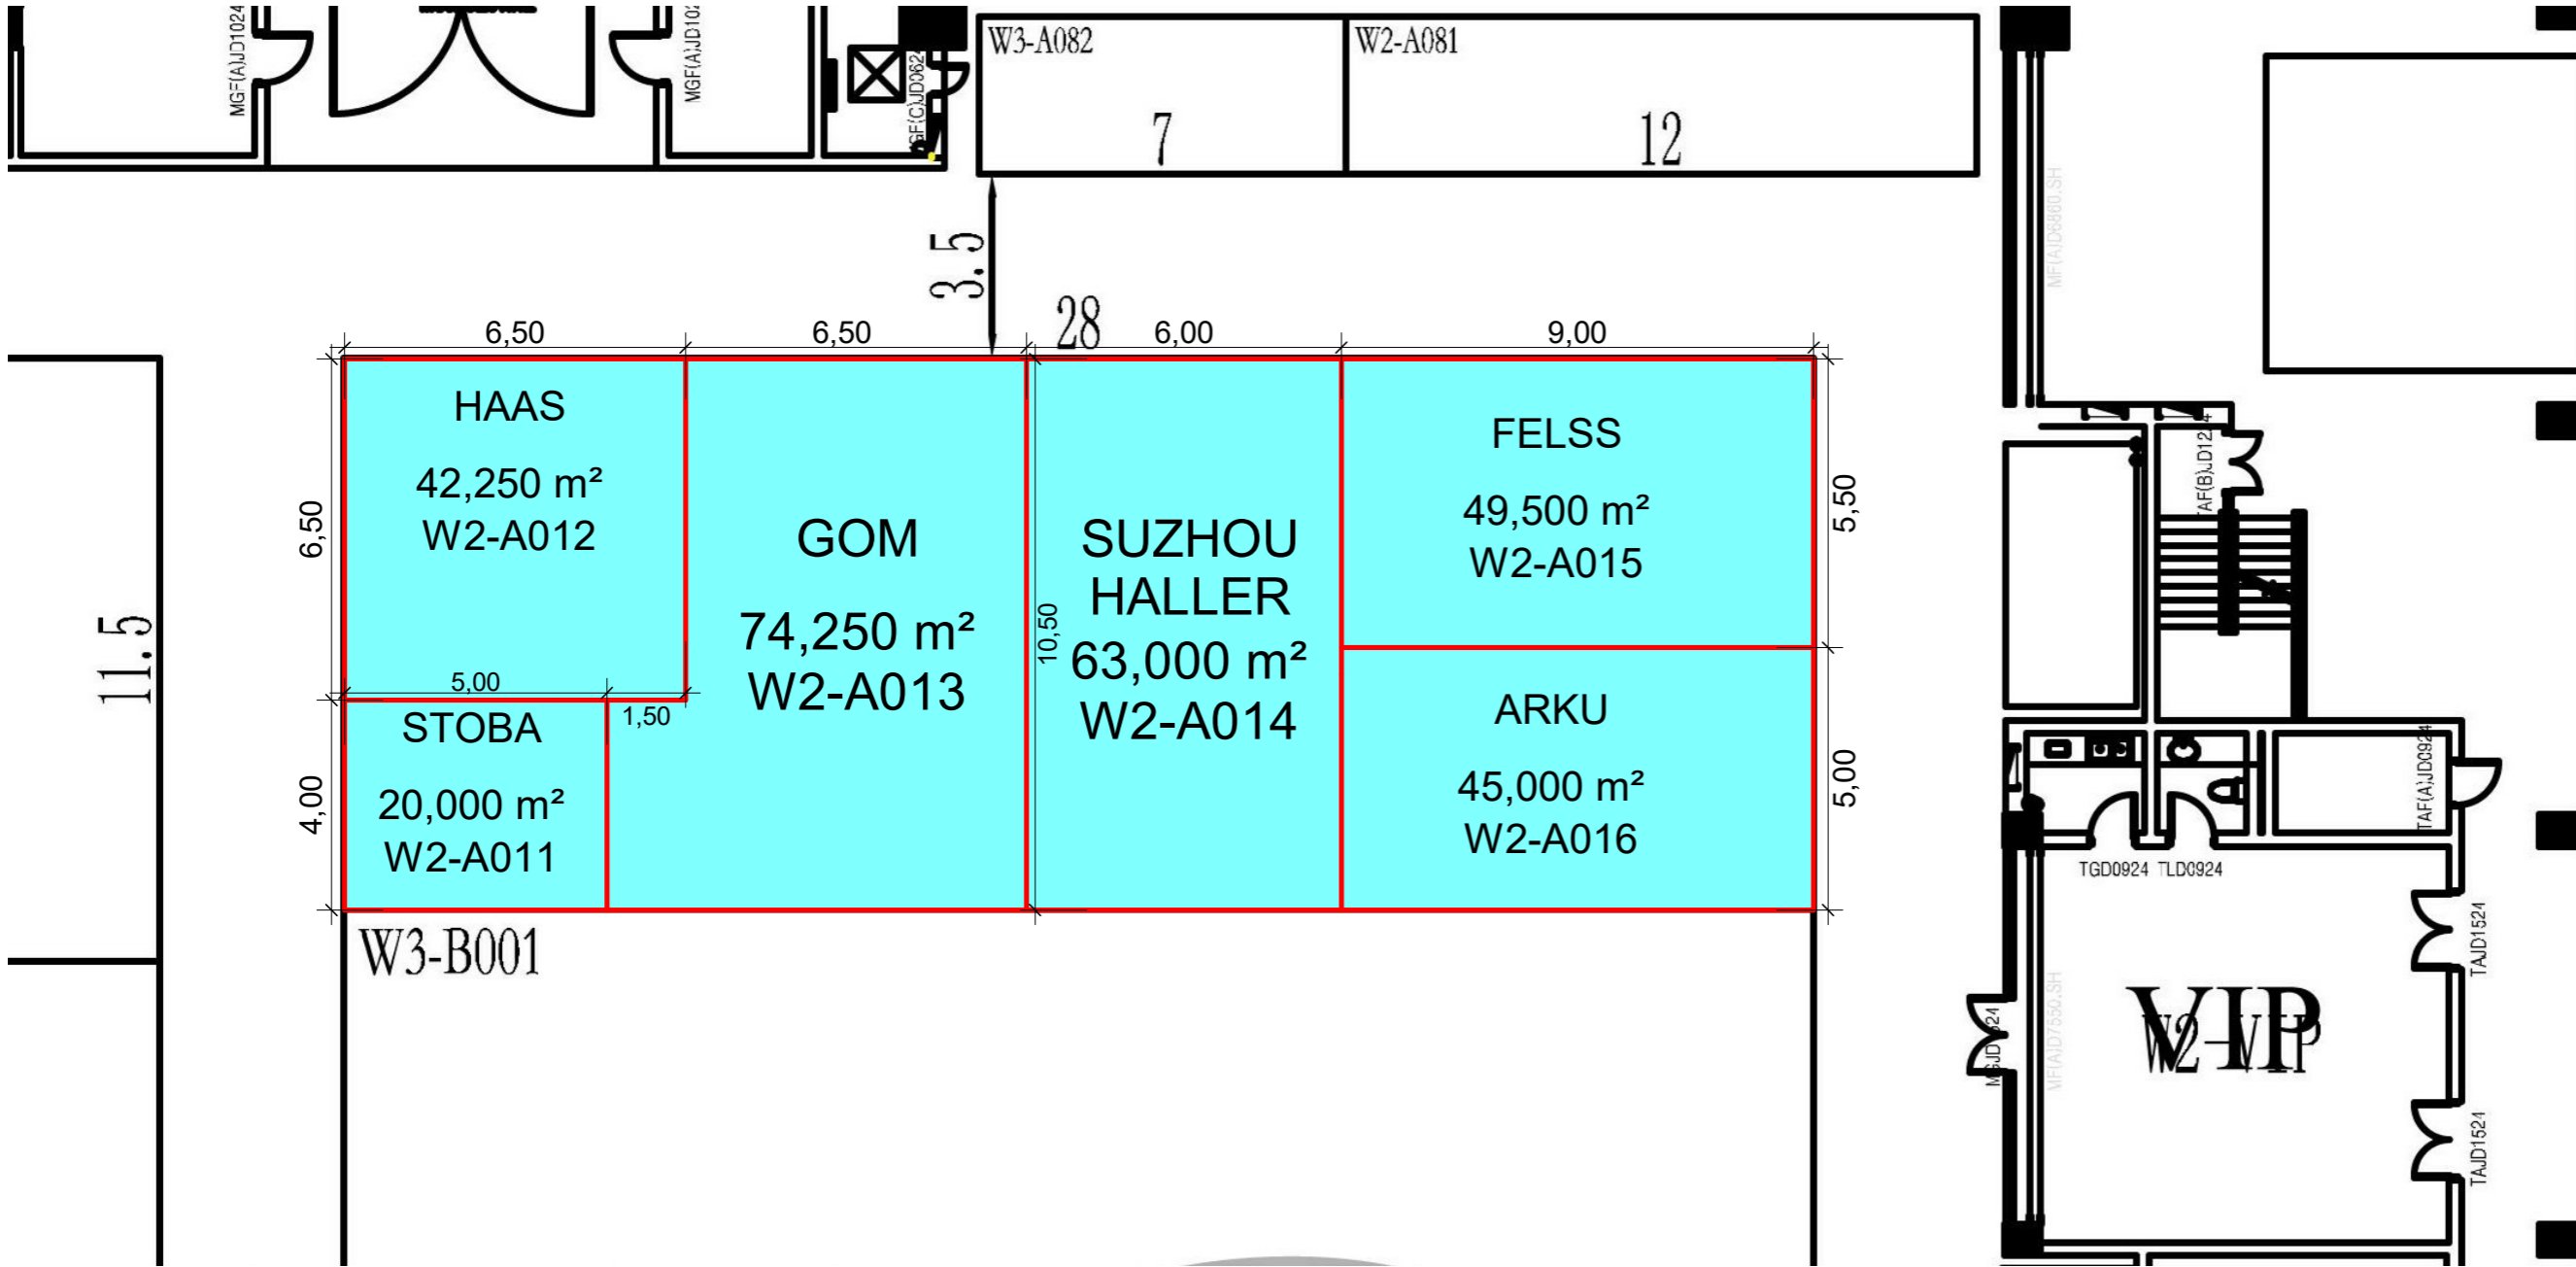

CIMT 2019 German Group - Hall W2

Design, drawings and content of plans and descriptions are property of IMAG. The use is prohibited by law without written permission of IMAG.		
EVENT	SCALE	FORMAT
CIMT 2019	Wie angezeigt	A3
CLIENT	PROJECT	320819
German Group	CREATE ON DATE	181011
W2	LAST UPDATE	01
	01.02.2019	wb
DESIGN	IMAG GmbH Am Messesee 2 81829 München info@imag.de www.imag.de	
	 fairs around the world	